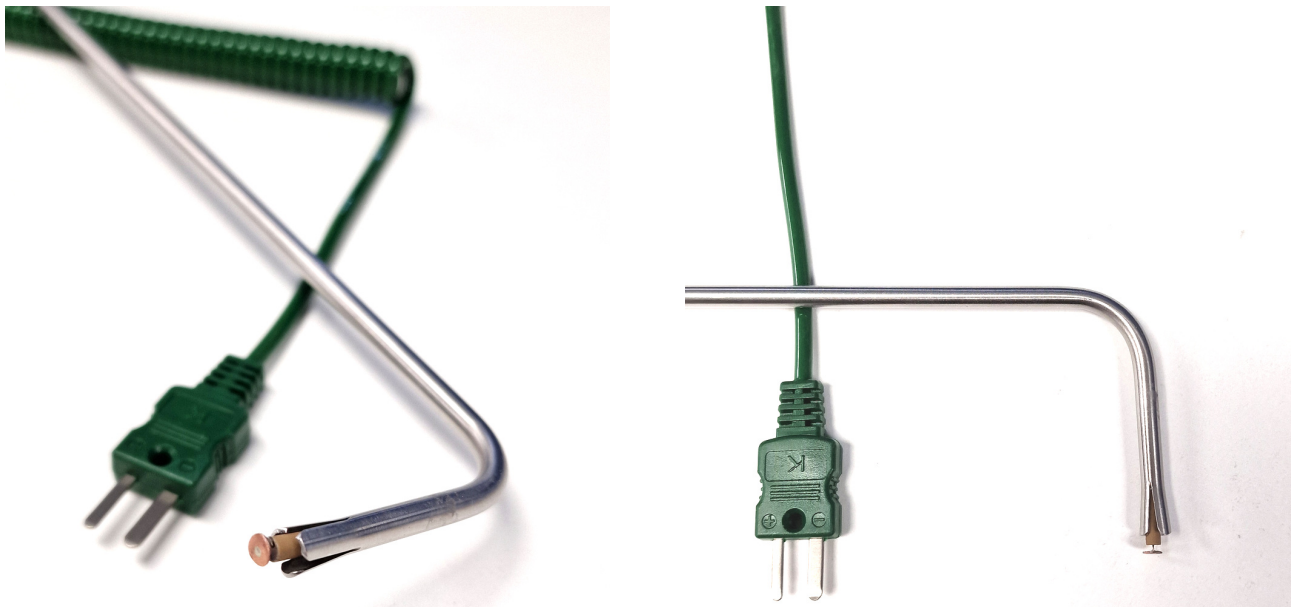

## Type K IEC angle droit - embout en cuivre

Labfacility are the UK's leading manufacturer of Temperature Sensors, Thermocouple Connectors and associated Temperature Instrumentation and stockings of Thermocouple Cables. The Company has been trading since 1971 and is ISO9001 accredited.

Gaine en acier inoxydable avec poigne moule et 2 mtres de cble dextension enroul termin par une mini-prise thermocouple.

## Specifications

<b>Product Code</b>	XE-3817-001
<b>General Description</b>	Surface temperature spring loaded thermocouple with right angled probe and copper disc tip
<b>Thermocouple Type</b>	K
<b>Calibration</b>	IEC
<b>Cable Length</b>	2m
<b>Cable Termination</b>	Fitted Plug
<b>Max. Temperature</b>	+600°C
<b>Dimensions</b>	Probe O8mm(17mmL) Tip x 60mm Hot Leg and O6mm x 180mm Cold Leg with O4.5mm copper disc.
<b>Series</b>	Handheld Probe