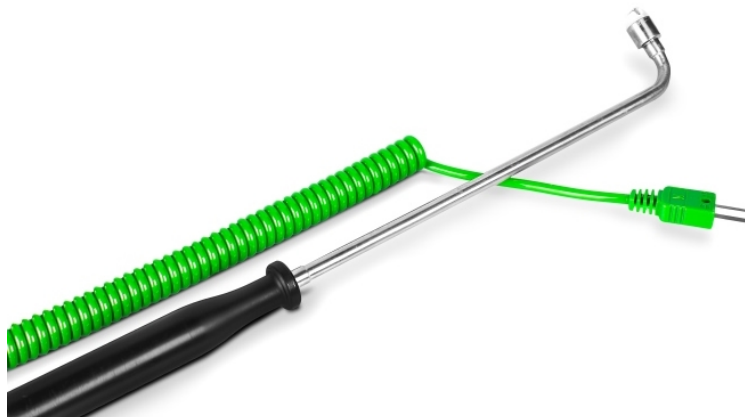

Surface angle droit CEI de type K

Labfacility are the UK's leading manufacturer of Temperature Sensors, Thermocouple Connectors and associated Temperature Instrumentation and stockings of Thermocouple Cables. The Company has been trading since 1971 and is ISO9001 accredited.

Gaine en acier inoxydable avec poigne moule et 2 mtres de cble dextension enroul termin par une fiche thermocouple miniature.

Specifications

Product Code	XE-3819-001
General Description	Surface temperature fast response thermocouple
Sensor Type	Right angled Probe
Thermocouple Type	K
Calibration	IEC
Cable Length	2m
Cable Termination	Fitted Plug
Max. Temperature	+900°C
Dimensions	Probe O12mm Tip x 40mm Hot Leg and O6mm x 180mm Cold Leg. Coiled element diameter 7mm
Tip	Ceramic Tip, Coiled Element
Series	Handheld Probe