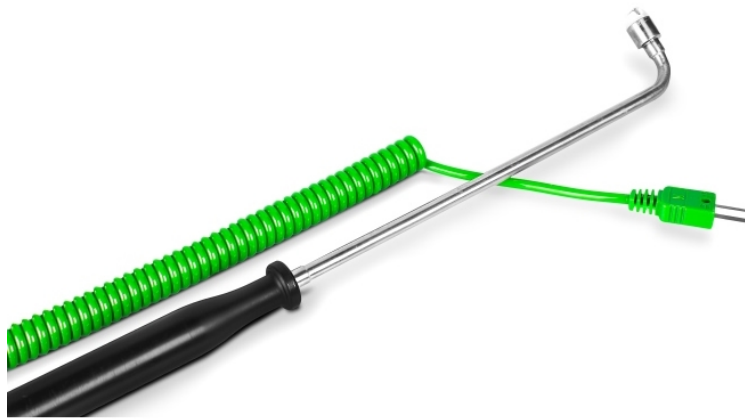

Type K IEC Surface angle droit

Labfacility are the UK's leading manufacturer of Temperature Sensors, Thermocouple Connectors and associated Temperature Instrumentation and stockings of Thermocouple Cables. The Company has been trading since 1971 and is ISO9001 accredited.

Gaine en acier inoxydable avec poigne moule et 2 mtres de cble dextension enroul termin par une mini-prise thermocouple.

Specifications

Product Code	XE-3819-001
General Description	Surface temperature fast response thermocouple
Sensor Type	Right angled Probe
Thermocouple Type	K
Calibration	IEC
Cable Length	2m
Cable Termination	Fitted Plug
Max. Temperature	+900°C
Dimensions	Probe O12mm Tip x 40mm Hot Leg and O6mm x 180mm Cold Leg. Coiled element diameter 7mm
Tip	Ceramic Tip, Coiled Element
Series	Handheld Probe