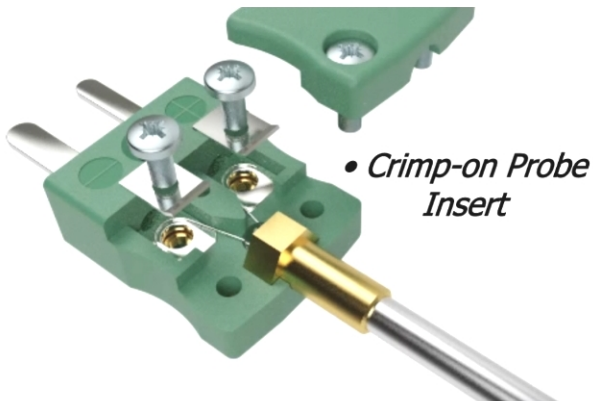

Crimp sur brass Probe Supports

Labfacility are the UK's leading manufacturer of Temperature Sensors, Thermocouple Connectors and associated Temperature Instrumentation and stockings of Thermocouple Cables. The Company has been trading since 1971 and is ISO9001 accredited.

Crimp sur la sonde de soutien en laiton

Pour les connecteurs thermocouple miniatures ou standard

Specifications