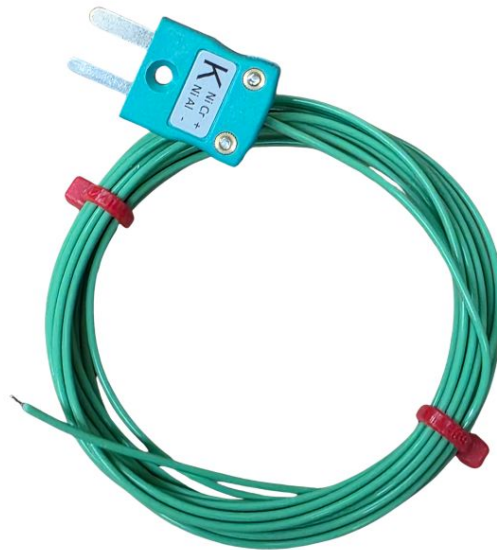

**Thermocouple jonction IEC expose paires plates
isoles en PFA avec bouchon miniature - Type K -
1/0,3 mm Longueur des brins - 1 M de longueur**

Labfacility are the UK's leading manufacturer of Temperature Sensors, Thermocouple Connectors and associated Temperature Instrumentation and stockings of Thermocouple Cables. The Company has been trading since 1971 and is ISO9001 accredited.

Bonne rsistance mcanique et flexibilit, rsistante aux huiles, acides et autres fluides indsirables.

Caractristiques techniques

Specifications

Product Code	XE-3484-001
Sensor Type	Fast response, welded exposed junction
Thermocouple Type	K IEC
Cable Connection	Terminated with a miniature flat pin plug
Cable Length	1M
Core / Strands	1/0.3mm
Termination Type	Miniature Plug
Standards Met	(cores & jacket) to IEC-584-3
Insulation Material	Insulation rating: -75°C to 260°C
Series	Exposed Junctions