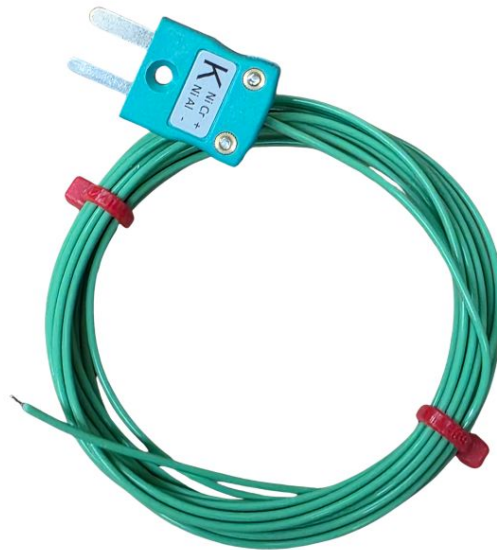

**Thermocouple IEC jonction expose paires isoles
isoles en PFA avec bouchon miniature - Type K -
Longueur du brin de 1/0,3 mm - 2 m de longueur**

Labfacility are the UK's leading manufacturer of Temperature Sensors, Thermocouple Connectors and associated Temperature Instrumentation and stockings of Thermocouple Cables. The Company has been trading since 1971 and is ISO9001 accredited.

Bonne rsistance mcanique et flexibilit, rsistante aux huiles, acides et autres fluides indsirables.

Caractristiques techniques

Specifications

Product Code	XE-3485-001
Sensor Type	Fast response, welded exposed junction
Thermocouple Type	K IEC
Cable Connection	Terminated with a miniature flat pin plug
Cable Length	2M
Core / Strands	1/0.3mm
Termination Type	Miniature Plug
Standards Met	(cores & jacket) to IEC-584-3
Insulation Material	Insulation rating: -75°C to 260°C
Series	Exposed Junctions