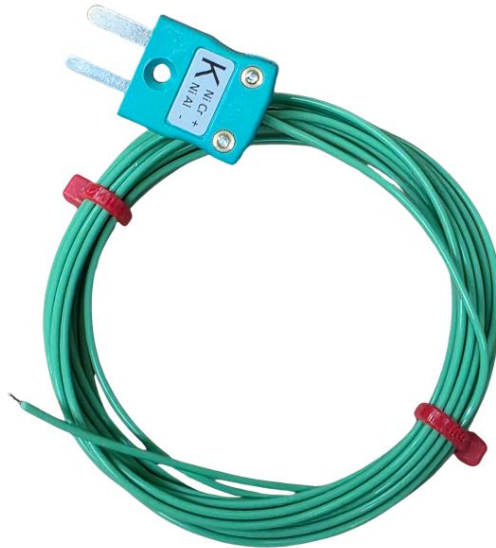

**Thermocouple jonction expose IEC paires isoles  
isoles en PFA avec bouchon miniature - Type K -  
1/0,5 mm Longueur du brin - 1 M de longueur**

Labfacility are the UK's leading manufacturer of Temperature Sensors, Thermocouple Connectors and associated Temperature Instrumentation and stockings of Thermocouple Cables. The Company has been trading since 1971 and is ISO9001 accredited.

## Specifications

<b>Product Code</b>	XE-3488-001
<b>Sensor Type</b>	Fast response, welded exposed junction
<b>Thermocouple Type</b>	K IEC
<b>Cable Connection</b>	Terminated with a miniature flat pin plug
<b>Cable Length</b>	1M
<b>Core / Strands</b>	1/0.3mm
<b>Termination Type</b>	Miniature Plug
<b>Standards Met</b>	(cores & jacket) to IEC-584-3
<b>Insulation Material</b>	Insulation rating: -75°C to 260°C