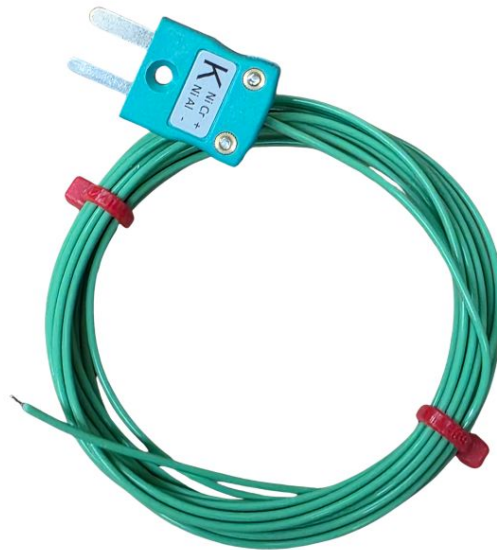

**Thermocouple IEC jonction expose paires plates
isoles en PFA avec bouchon miniature - Type K -
1/0,5 mm Longueur du brin - 2 M**

Labfacility are the UK's leading manufacturer of Temperature Sensors, Thermocouple Connectors and associated Temperature Instrumentation and stockings of Thermocouple Cables. The Company has been trading since 1971 and is ISO9001 accredited.

Bonne rsistance mcanique et flexibilit, rsistante aux huiles, acides et autres fluides indsirables.

Caractristiques techniques

Specifications

Product Code	XE-3489-001
Sensor Type	Fast response, welded exposed junction
Thermocouple Type	K IEC
Cable Connection	Terminated with a miniature flat pin plug
Cable Length	2M
Core / Strands	1/0.3mm
Termination Type	Miniature Plug
Standards Met	(cores & jacket) to IEC-584-3
Insulation Material	Insulation rating: -75°C to 260°C
Series	Exposed Junctions