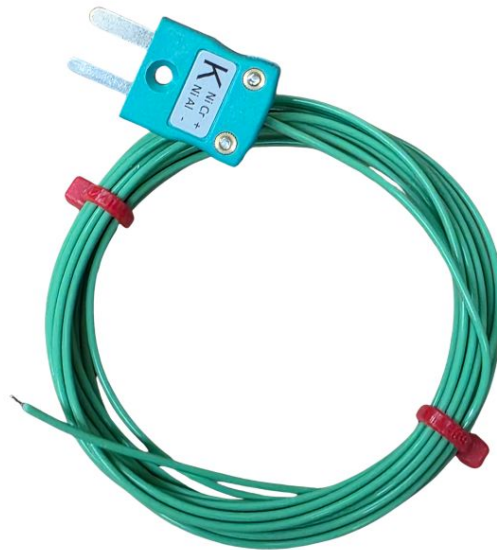

**Thermocouple IEC jonction expose paires isoles
isoles en PFA avec bouchon miniature - Type K -
1/0,5 mm Longueur du brin - 3 m de longueur**

Labfacility are the UK's leading manufacturer of Temperature Sensors, Thermocouple Connectors and associated Temperature Instrumentation and stockings of Thermocouple Cables. The Company has been trading since 1971 and is ISO9001 accredited.

Bonne rsistance mcanique et flexibilit, rsistante aux huiles, acides et autres fluides indsirables.

Caractristiques techniques

Specifications

Product Code	XE-3490-001
Sensor Type	Fast response, welded exposed junction
Thermocouple Type	K IEC
Cable Connection	Terminated with a miniature flat pin plug
Cable Length	3M
Core / Strands	1/0.3mm
Termination Type	Miniature Plug
Standards Met	(cores & jacket) to IEC-584-3
Insulation Material	Insulation rating: -75°C to 260°C