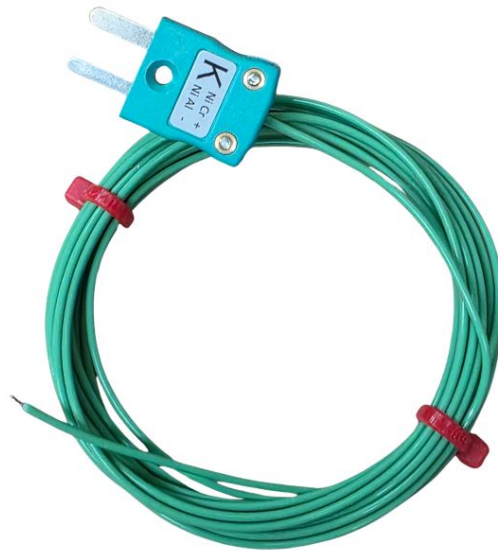

**Thermocouple jonction expose IEC paire isole
isole en PFA avec bouchon miniature - Type K -
Longueur de brin de 1/0,5 mm - 5 M de longueur**

Labfacility are the UK's leading manufacturer of Temperature Sensors, Thermocouple Connectors and associated Temperature Instrumentation and stockings of Thermocouple Cables. The Company has been trading since 1971 and is ISO9001 accredited.

Bonne rsistance mcanique et flexibilit, rsistante aux huiles, acides et autres fluides indsirables.

Caractristiques techniques

Specifications

Product Code	XE-3491-001
Sensor Type	Fast response, welded exposed junction
Thermocouple Type	K IEC
Cable Connection	Terminated with a miniature flat pin plug
Cable Length	5M
Core / Strands	1/0.3mm
Termination Type	Miniature Plug
Standards Met	(cores & jacket) to IEC-584-3
Insulation Material	Insulation rating: -75°C to 260°C
Series	Exposed Junctions