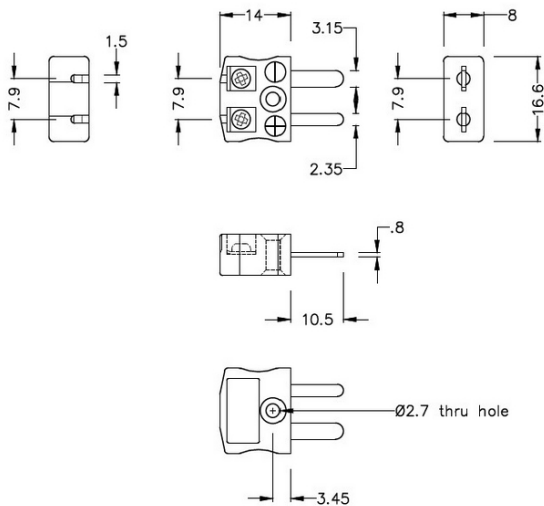

Miniature Quick Wire Connector Thermocouple IM-J-MQ Plug Type J IEC

Miniature in-line Plug - Quick Wire
(dimensions in mm)

Labfacility are the UK's leading manufacturer of Temperature Sensors, Thermocouple Connectors and associated Temperature Instrumentation and stockings of Thermocouple Cables. The Company has been trading since 1971 and is ISO9001 accredited.

Connecteur de thermocouple miniature Quick Wire Plug IM-J-MQ Type J IEC

Connecteur miniature avec broches plates. Connexion jab-in facile pour une terminaison rapide. Il suffit de pousser le fil et de serrer la vis.

Spcifications**Specifications**

Product Code	XE-1171-001
General Description	Easy jab-in connection for rapid termination.
Thermocouple Type	J IEC
Connector Type	Quick Wire Plug
Connector Size	Miniature
Colour	Black
Max. Temperature	220°C
Pins	Flat Pins
+Positive Contact	Iron
-Negative Contact	Copper Nickel
Standards Met	BS EN 50212:1997. RoHS
Series	Miniature Connector