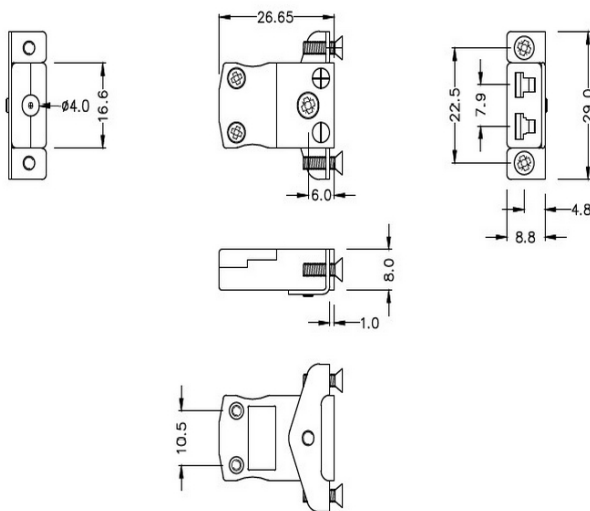

Miniature Panel Mount Thermocouple Connector with Stainless Steel Bracket IM-E-SSPF Type E IEC

Miniature in-line Socket with stainless steel mounting bracket
(dimensions in mm)

Labfacility are the UK's leading manufacturer of Temperature Sensors, Thermocouple Connectors and associated Temperature Instrumentation and stockings of Thermocouple Cables. The Company has been trading since 1971 and is ISO9001 accredited.

Miniature Panel Mount Thermocouple Connector with Stainless Steel Bracket IM-E-SSPF Type E IEC

Stainless steel bracket simply fitted to connector. Fully enclosed terminals with cable port seal

Specifications**Specifications**

Product Code	XE-1338-001
General Description	Fully enclosed terminals with cable port seal
Thermocouple Type	E IEC
Connector Type	Socket with SS Bracket
Connector Size	Miniature
Colour	Violet
Max. Temperature	220°C
+Positive Contact	Nickel Chromium
-Negative Contact	Copper Nickel
Standards Met	BS EN 50212:1997. RoHS