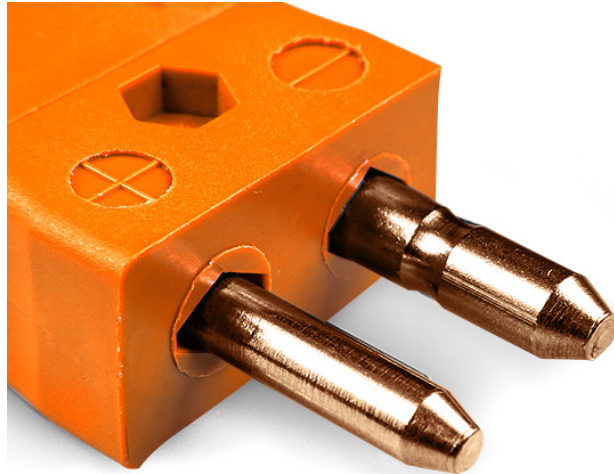

# Plug standard thermocouple connecteur IS-R/S-M Type R/S IEC

**Standard in-line Plug**  
(dimensions in mm)

Labfacility are the UK's leading manufacturer of Temperature Sensors, Thermocouple Connectors and associated Temperature Instrumentation and stockings of Thermocouple Cables. The Company has been trading since 1971 and is ISO9001 accredited.

**Plug standard thermocouple connecteur IS-R/S-M Type R/S IEC**

Les contacts sont faits a partir de véritables alliages Thermocouple. Convient aux applications industrielles

**Spécifications****Specifications**

<b>Product Code</b>	XE-1590-001
<b>General Description</b>	Contacts are polarised to prevent incorrect connection
<b>Thermocouple Type</b>	R/S IEC
<b>Connector Type</b>	Plug
<b>Connector Size</b>	Standard
<b>Colour</b>	Orange
<b>Max. Temperature</b>	220°C
<b>Pins</b>	Solid Round Pins
<b>+Positive Contact</b>	Copper
<b>-Negative Contact</b>	Copper Alloy
<b>Standards Met</b>	BS EN 50212:1997. RoHS
<b>Series</b>	Standard Connector