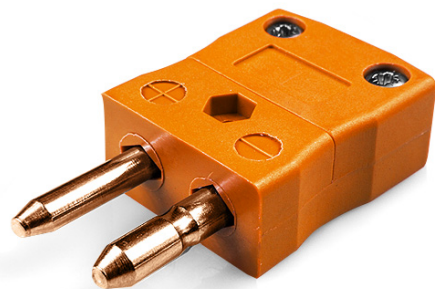

# Plug standard thermocouple connecteur IS-R/S-M Type R/S IEC

**Standard in-line Plug**  
(dimensions in mm)

Labfacility are the UK's leading manufacturer of Temperature Sensors, Thermocouple Connectors and associated Temperature Instrumentation and stockings of Thermocouple Cables. The Company has been trading since 1971 and is ISO9001 accredited.

**Plug standard thermocouple connecteur IS-R/S-M Type R/S IEC**

Les contacts sont faits a partir de véritables alliages Thermocouple. Convient aux applications industrielles

**Spécifications****Specifications**

<b>Product Code</b>	XE-1590-001
<b>General Description</b>	Contacts are polarised to prevent incorrect connection
<b>Thermocouple Type</b>	R/S IEC
<b>Connector Type</b>	Plug
<b>Connector Size</b>	Standard
<b>Colour</b>	Orange
<b>Max. Temperature</b>	220°C
<b>Pins</b>	Solid Round Pins
<b>+Positive Contact</b>	Copper
<b>-Negative Contact</b>	Copper Alloy
<b>Standards Met</b>	BS EN 50212:1997. RoHS
<b>Series</b>	Standard Connector