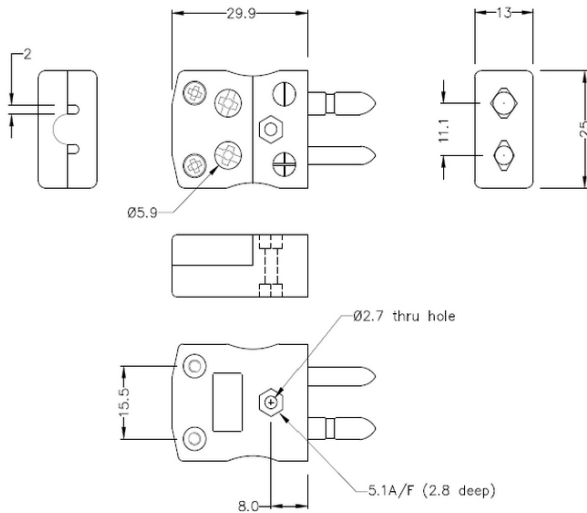

Standard Quick Wire Thermocouple Connector IS-B-MQ Plug Type B IEC

Standard in-line Plug - Quick Wire
(dimensions in mm)

Labfacility are the UK's leading manufacturer of Temperature Sensors, Thermocouple Connectors and associated Temperature Instrumentation and stockings of Thermocouple Cables. The Company has been trading since 1971 and is ISO9001 accredited.

Standard Quick Wire Thermocouple Connector Plug IS-B-MQ Type B IEC

Connexion facile 'jab-in' pour la terminaison rapide, il suffit de pousser le fil et serrer la vis. Les contacts sont polarisés pour éviter une connexion incorrecte

Spécifications**Specifications**

Product Code	XE-1661-001
General Description	Easy 'jab-in' connection for rapid termination, contacts are polarised to prevent incorrect connection.
Thermocouple Type	B IEC
Connector Type	Quick Wire Plug
Connector Size	Standard
Colour	Grey
Max. Temperature	220°C
Pins	Solid Round Pins
+Positive Contact	Copper
-Negative Contact	Copper
Standards Met	BS EN 50212:1997. RoHS