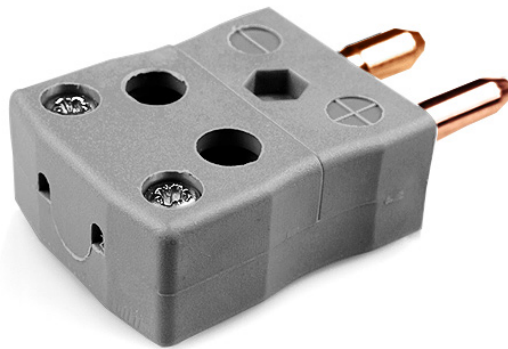

Standard Quick Wire Thermocouple Connector IS-B-MQ Plug Type B IEC

Standard in-line Plug - Quick Wire
(dimensions in mm)

Labfacility are the UK's leading manufacturer of Temperature Sensors, Thermocouple Connectors and associated Temperature Instrumentation and stockings of Thermocouple Cables. The Company has been trading since 1971 and is ISO9001 accredited.

Standard Quick Wire Thermocouple Connector Plug IS-B-MQ Type B IEC

Connexion facile 'jab-in' pour la terminaison rapide, il suffit de pousser le fil et serrer la vis. Les contacts sont polarisés pour éviter une connexion incorrecte

Spécifications**Specifications**

Product Code	XE-1661-001
General Description	Easy 'jab-in' connection for rapid termination, contacts are polarised to prevent incorrect connection.
Thermocouple Type	B IEC
Connector Type	Quick Wire Plug
Connector Size	Standard
Colour	Grey
Max. Temperature	220°C
Pins	Solid Round Pins
+Positive Contact	Copper
-Negative Contact	Copper
Standards Met	BS EN 50212:1997. RoHS