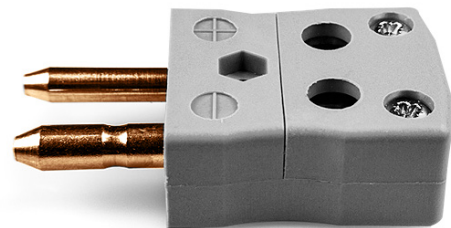

Standard Quick Wire Thermocouple Connector IS-B-MQ Plug Type B IEC

Standard in-line Plug - Quick Wire
(dimensions in mm)

Labfacility are the UK's leading manufacturer of Temperature Sensors, Thermocouple Connectors and associated Temperature Instrumentation and stockings of Thermocouple Cables. The Company has been trading since 1971 and is ISO9001 accredited.

Standard Quick Wire Thermocouple Connector Plug IS-B-MQ Type B IEC

Connexion facile 'jab-in' pour la terminaison rapide, il suffit de pousser le fil et serrer la vis. Les contacts sont polarisés pour éviter une connexion incorrecte

Spécifications**Specifications**

Product Code	XE-1661-001
General Description	Easy 'jab-in' connection for rapid termination, contacts are polarised to prevent incorrect connection.
Thermocouple Type	B IEC
Connector Type	Quick Wire Plug
Connector Size	Standard
Colour	Grey
Max. Temperature	220°C
Pins	Solid Round Pins
+Positive Contact	Copper
-Negative Contact	Copper
Standards Met	BS EN 50212:1997. RoHS