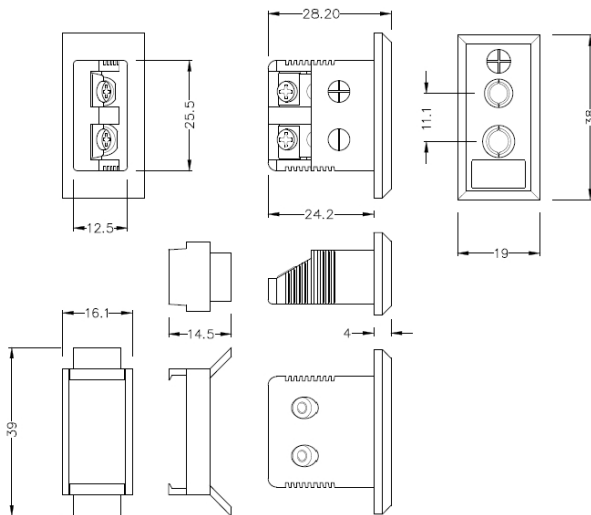

Connecteur de thermocouple rectangulaire standard Douille de fascia IS-T-FF Type T IEC

Standard Fascia Socket (with nylon mounting clip)
(dimensions in mm)

Labfacility are the UK's leading manufacturer of Temperature Sensors, Thermocouple Connectors and associated Temperature Instrumentation and stockings of Thermocouple Cables. The Company has been trading since 1971 and is ISO9001 accredited.

Connecteur de thermocouple rectangulaire standard Douille de fascia IS-T-FF Type T IEC

Clip en nylon pour une fixation rapide et simple sur le panneau. Toutes les prises de montage de la faade sont polarises au moyen de broches de taille ingale

Caractristiques techniques**Specifications**

Product Code	XE-1497-001
General Description	Accepts standard round pin plug connector. Nylon clip for quick, simple fixing to panel
Thermocouple Type	T IEC
Connector Type	Fascia Mounting Socket
Connector Size	Standard
Colour	Brown
Max. Temperature	120°C
+Positive Contact	Copper
-Negative Contact	Copper Nickel
Standards Met	BS EN 50212:1997. RoHS