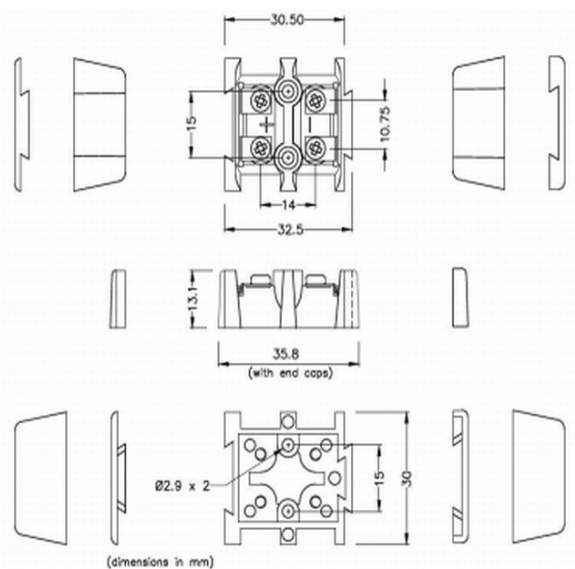

# Barrier Terminal Block Thermocouple Connector IS-R/S-BTS Type R/S IEC

Labfacility are the UK's leading manufacturer of Temperature Sensors, Thermocouple Connectors and associated Temperature Instrumentation and stockings of Thermocouple Cables. The Company has been trading since 1971 and is ISO9001 accredited.

**Barrier Terminal Block Thermocouple Connecteur IS-R/S-BTS Type R/S IEC**

Fourni en paires simples et imbriquées. Connexions dans le matériel thermocouple

**Spécifications****Specifications**

<b>Product Code</b>	XE-1943-001
<b>General Description</b>	Supplied in single, interlocking pairs. Connections in thermocouple material
<b>Thermocouple Type</b>	R/S IEC
<b>Connector Type</b>	Barrier Terminal Blocks
<b>Colour</b>	Orange
<b>Dimensions</b>	See Schematic Drawing (Product Literature Tab)
<b>Max. Temperature</b>	220°C
<b>+Positive Contact</b>	Copper
<b>-Negative Contact</b>	Copper Alloy
<b>Standards Met</b>	BS EN 50212:1997. RoHS