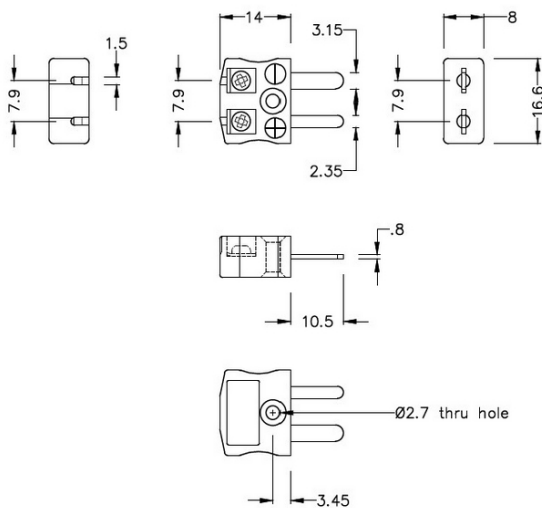

Miniature Quick Wire Thermocouple Connector Plug AM-J-MQ Type J ANSI

Miniature in-line Plug - Quick Wire
(dimensions in mm)

Labfacility are the UK's leading manufacturer of Temperature Sensors, Thermocouple Connectors and associated Temperature Instrumentation and stockings of Thermocouple Cables. The Company has been trading since 1971 and is ISO9001 accredited.

Miniature Thermocouple Connector Quick Wire Plug AM-J-MQ Type J ANSI

Connecteur miniature avec broches a bouchon plat. Connexion jab-in facile pour la résiliation rapide. Il suffit de pousser le fil et serrer la vis.

Spécifications**Specifications**

Product Code	XE-9071-001
General Description	Easy jab-in connection for rapid termination.
Thermocouple Type	J ANSI
Connector Type	Quick Wire Plug
Connector Size	Miniature
Colour	Black
Max. Temperature	220°C
Pins	Flat Pins
+Positive Contact	Iron
-Negative Contact	Copper Nickel
Standards Met	BS EN 50212:1997. RoHS