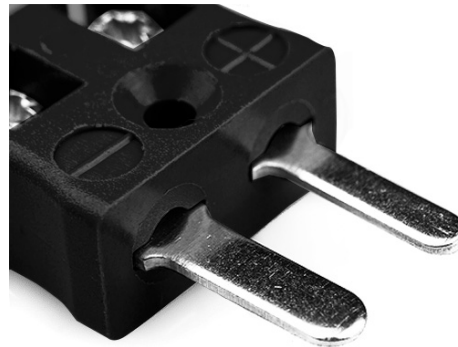

Miniature Quick Wire Thermocouple Connector Plug AM-J-MQ Type J ANSI

Miniature in-line Plug - Quick Wire
(dimensions in mm)

Labfacility are the UK's leading manufacturer of Temperature Sensors, Thermocouple Connectors and associated Temperature Instrumentation and stockings of Thermocouple Cables. The Company has been trading since 1971 and is ISO9001 accredited.

Miniature Thermocouple Connector Quick Wire Plug AM-J-MQ Type J ANSI

Connecteur miniature avec broches a bouchon plat. Connexion jab-in facile pour la résiliation rapide. Il suffit de pousser le fil et serrer la vis.

Spécifications**Specifications**

Product Code	XE-9071-001
General Description	Easy jab-in connection for rapid termination.
Thermocouple Type	J ANSI
Connector Type	Quick Wire Plug
Connector Size	Miniature
Colour	Black
Max. Temperature	220°C
Pins	Flat Pins
+Positive Contact	Iron
-Negative Contact	Copper Nickel
Standards Met	BS EN 50212:1997. RoHS