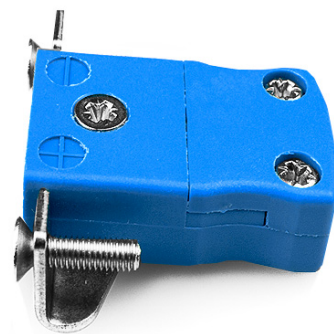

Miniature Panel Mount Thermocouple Connector with Stainless Steel Bracket AM-T-SSPF Type T ANSI

Miniature in-line Socket with stainless steel mounting bracket
(dimensions in mm)

Labfacility are the UK's leading manufacturer of Temperature Sensors, Thermocouple Connectors and associated Temperature Instrumentation and stockings of Thermocouple Cables. The Company has been trading since 1971 and is ISO9001 accredited.

Miniature Panel Mount Thermocouple Connector with Stainless Steel Bracket AM-T-SSPF Type T ANSI

Stainless steel bracket simply fitted to connector. Fully enclosed terminals with cable port seal

Specifications**Specifications**

| | |
|----------------------------|---|
| Product Code | XE-1228-001 |
| General Description | Fully enclosed terminals with cable port seal |
| Thermocouple Type | T ANSI |
| Connector Type | Socket with SS Bracket |
| Connector Size | Miniature |
| Colour | Blue |
| Max. Temperature | 220°C |
| +Positive Contact | Copper |
| -Negative Contact | Copper Nickel |
| Standards Met | BS EN 50212:1997. RoHS |