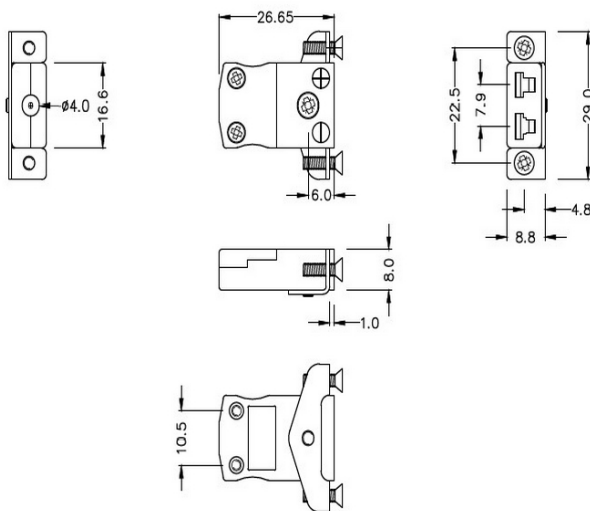

Miniature Panel Mount Thermocouple Connector with Stainless Steel Bracket AM-T-SSPF Type T ANSI

Miniature in-line Socket with stainless steel mounting bracket
(dimensions in mm)

Labfacility are the UK's leading manufacturer of Temperature Sensors, Thermocouple Connectors and associated Temperature Instrumentation and stockings of Thermocouple Cables. The Company has been trading since 1971 and is ISO9001 accredited.

Miniature Panel Mount Thermocouple Connector with Stainless Steel Bracket AM-T-SSPF Type T ANSI

Stainless steel bracket simply fitted to connector. Fully enclosed terminals with cable port seal

Specifications**Specifications**

| | |
|----------------------------|---|
| Product Code | XE-1228-001 |
| General Description | Fully enclosed terminals with cable port seal |
| Thermocouple Type | T ANSI |
| Connector Type | Socket with SS Bracket |
| Connector Size | Miniature |
| Colour | Blue |
| Max. Temperature | 220°C |
| +Positive Contact | Copper |
| -Negative Contact | Copper Nickel |
| Standards Met | BS EN 50212:1997. RoHS |