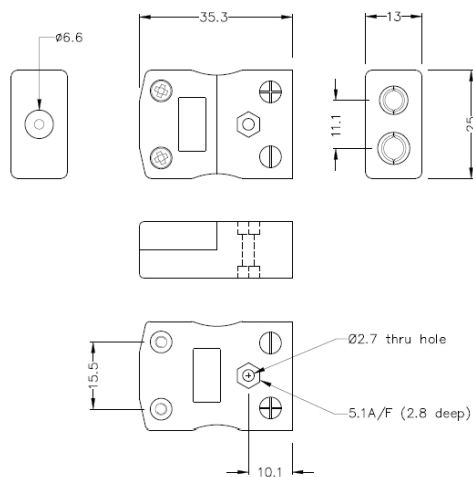

Connecteur thermocouple standard Prise en ligne AS-R/S-F Type R/S ANSI

Standard in-line Socket
(dimensions in mm)

Labfacility are the UK's leading manufacturer of Temperature Sensors, Thermocouple Connectors and associated Temperature Instrumentation and stockings of Thermocouple Cables. The Company has been trading since 1971 and is ISO9001 accredited.

Connecteur thermocouple standard Prise en ligne AS-R/S-F Type R/S ANSI

Accepte les broches rondes standard, adaptes aux applications industrielles

Caractristiques techniques**Specifications**

Product Code	XE-1612-001
General Description	Accepts standard round plug pins, contacts are polarised to prevent incorrect connection.
Thermocouple Type	R/S ANSI
Connector Type	Socket
Connector Size	Standard
Colour	Green
Max. Temperature	220°C
+Positive Contact	Copper
-Negative Contact	Copper Alloy
Standards Met	BS EN 50212:1997. RoHS