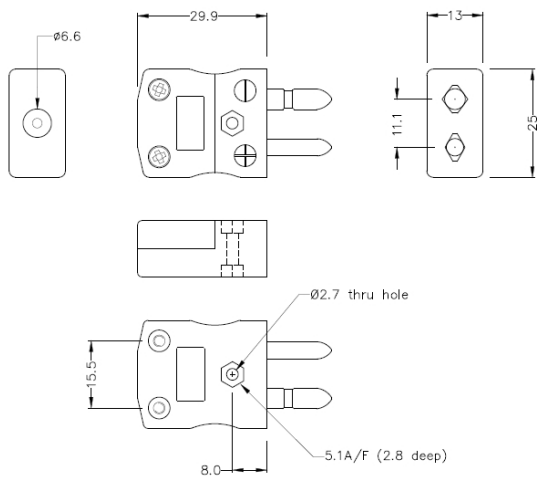

Standard Thermocouple Connector Plug JS-J-M Type J JIS

Standard in-line Plug
(dimensions in mm)

Labfacility are the UK's leading manufacturer of Temperature Sensors, Thermocouple Connectors and associated Temperature Instrumentation and stockings of Thermocouple Cables. The Company has been trading since 1971 and is ISO9001 accredited.

Standard Thermocouple Connector Plug JS-J-M Type J JIS

Les contacts sont faits a partir de véritables alliages Thermocouple. Convient aux applications industrielles

Spécifications**Specifications**

Product Code	XE-9290-001
General Description	Contacts are polarised to prevent incorrect connection
Thermocouple Type	J JIS
Connector Type	Plug
Connector Size	Standard
Colour	Yellow
Max. Temperature	220°C
Pins	Solid Round Pins
+Positive Contact	Iron
-Negative Contact	Copper Nickel
Standards Met	BS EN 50212:1997. RoHS