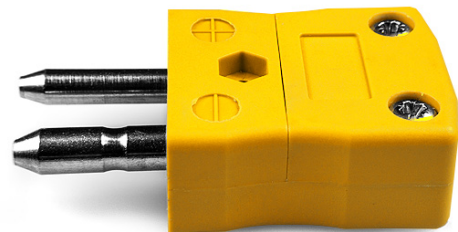

Standard Thermocouple Connector Plug JS-J-M Type J JIS

Standard in-line Plug
(dimensions in mm)

Labfacility are the UK's leading manufacturer of Temperature Sensors, Thermocouple Connectors and associated Temperature Instrumentation and stockings of Thermocouple Cables. The Company has been trading since 1971 and is ISO9001 accredited.

Standard Thermocouple Connector Plug JS-J-M Type J JIS

Les contacts sont faits a partir de véritables alliages Thermocouple. Convient aux applications industrielles

Spécifications**Specifications**

Product Code	XE-9290-001
General Description	Contacts are polarised to prevent incorrect connection
Thermocouple Type	J JIS
Connector Type	Plug
Connector Size	Standard
Colour	Yellow
Max. Temperature	220°C
Pins	Solid Round Pins
+Positive Contact	Iron
-Negative Contact	Copper Nickel
Standards Met	BS EN 50212:1997. RoHS