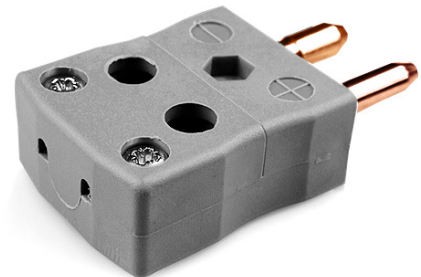

## Standard Quick Wire Thermocouple Connector Plug JS-B-MQ Type B JIS

**Standard in-line Plug - Quick Wire**  
(dimensions in mm)

Labfacility are the UK's leading manufacturer of Temperature Sensors, Thermocouple Connectors and associated Temperature Instrumentation and stockings of Thermocouple Cables. The Company has been trading since 1971 and is ISO9001 accredited.

**Standard Quick Wire Thermocouple Connector Plug JS-B-MQ Type B JIS**

Connexion facile 'jab-in' pour la terminaison rapide, il suffit de pousser le fil et serrer la vis. Les contacts sont polarisés pour éviter une connexion incorrecte

**Spécifications****Specifications**

<b>Product Code</b>	XE-9342-001
<b>General Description</b>	Easy 'jab-in' connection for rapid termination, contacts are polarised to prevent incorrect connection.
<b>Thermocouple Type</b>	B JIS
<b>Connector Type</b>	Quick Wire Plug
<b>Connector Size</b>	Standard
<b>Colour</b>	Grey
<b>Max. Temperature</b>	220°C
<b>Pins</b>	Solid Round Pins
<b>+Positive Contact</b>	Copper
<b>-Negative Contact</b>	Copper
<b>Standards Met</b>	BS EN 50212:1997. RoHS