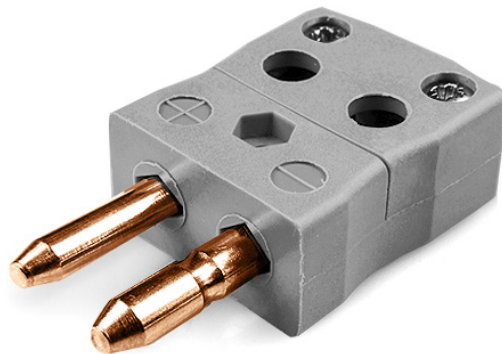

## Standard Quick Wire Thermocouple Connector Plug JS-B-MQ Type B JIS

**Standard in-line Plug - Quick Wire**  
(dimensions in mm)

Labfacility are the UK's leading manufacturer of Temperature Sensors, Thermocouple Connectors and associated Temperature Instrumentation and stockings of Thermocouple Cables. The Company has been trading since 1971 and is ISO9001 accredited.

**Standard Quick Wire Thermocouple Connector Plug JS-B-MQ Type B JIS**

Connexion facile 'jab-in' pour la terminaison rapide, il suffit de pousser le fil et serrer la vis. Les contacts sont polarisés pour éviter une connexion incorrecte

**Spécifications****Specifications**

<b>Product Code</b>	XE-9342-001
<b>General Description</b>	Easy 'jab-in' connection for rapid termination, contacts are polarised to prevent incorrect connection.
<b>Thermocouple Type</b>	B JIS
<b>Connector Type</b>	Quick Wire Plug
<b>Connector Size</b>	Standard
<b>Colour</b>	Grey
<b>Max. Temperature</b>	220°C
<b>Pins</b>	Solid Round Pins
<b>+Positive Contact</b>	Copper
<b>-Negative Contact</b>	Copper
<b>Standards Met</b>	BS EN 50212:1997. RoHS